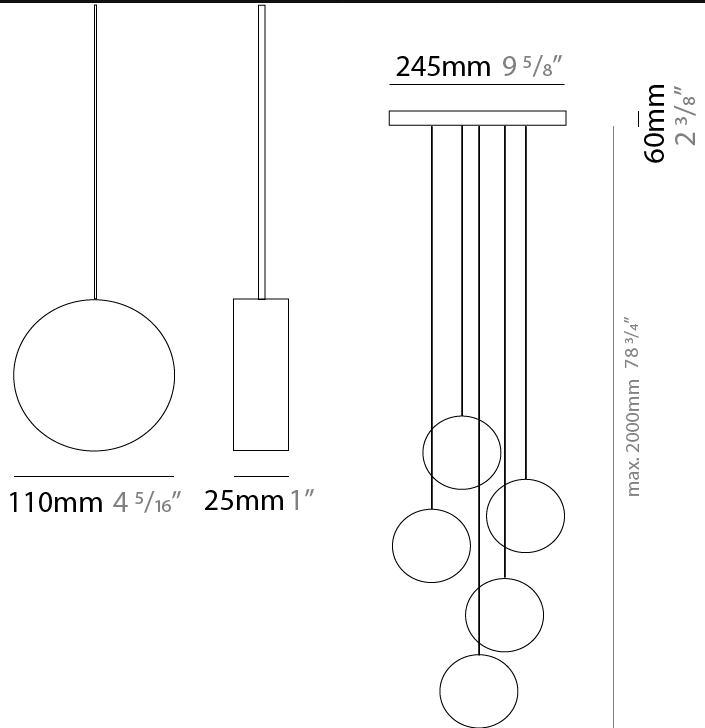

DO NOT DISTURB SUSPENSION

D131121-

base number _____
Finish Options _____

1. To build a product code in our configurator select the specify button on the base model # product page
2. To build a manual product code on this datasheet choose from the options listed below in blue font and add the suffix to the base model #

GENERAL

Series: Do Not Disturb
Brand: Knikerboker
Division: Design
Mounting Type: Suspension
Mounting Location: Ceiling
Subcategory: Ambient

PHYSICAL

Shape: Round
Diameter (mm): 245
Diameter (in): 9 5/8
Height (mm): 1500
Height (in): 59 1/16
Light Distribution: Direct / Indirect
Diffuser: Opal
Fixture Finish: EWH / EBK / MAN / COF / PRD / SLF / GLF / CLF / BRL
Fixture Material: Aluminum
Cable Details: Silicon Coaxial Cable 1500mm / 59 1/16"

ELECTRICAL

Lamp Type: LED
Input Wattage (W): 40
Total Output Wattage (W): 35
Dimming: Non-Dimmable
Driver Included: Yes
Driver Location: Integrated
Driver Type: Constant Voltage - Universal
Driver Class: Class 2
Input Voltage (V): 120 - 277
Output Voltage (V): 24
Upon Request: Remote: Phase dimming @120Vac only / Integral: 0-10Vdc dimming

LED

Number of LEDs: 5
Color Temperature (°K): 3000
Max. Delivered Lumen (lm): 5000
CRI: >85 CRI
Lamp Life (hrs): 50000

OPTICAL

RATINGS AND CERTIFICATIONS

Certified By: Certified for North American Standards
IP rating: IP20